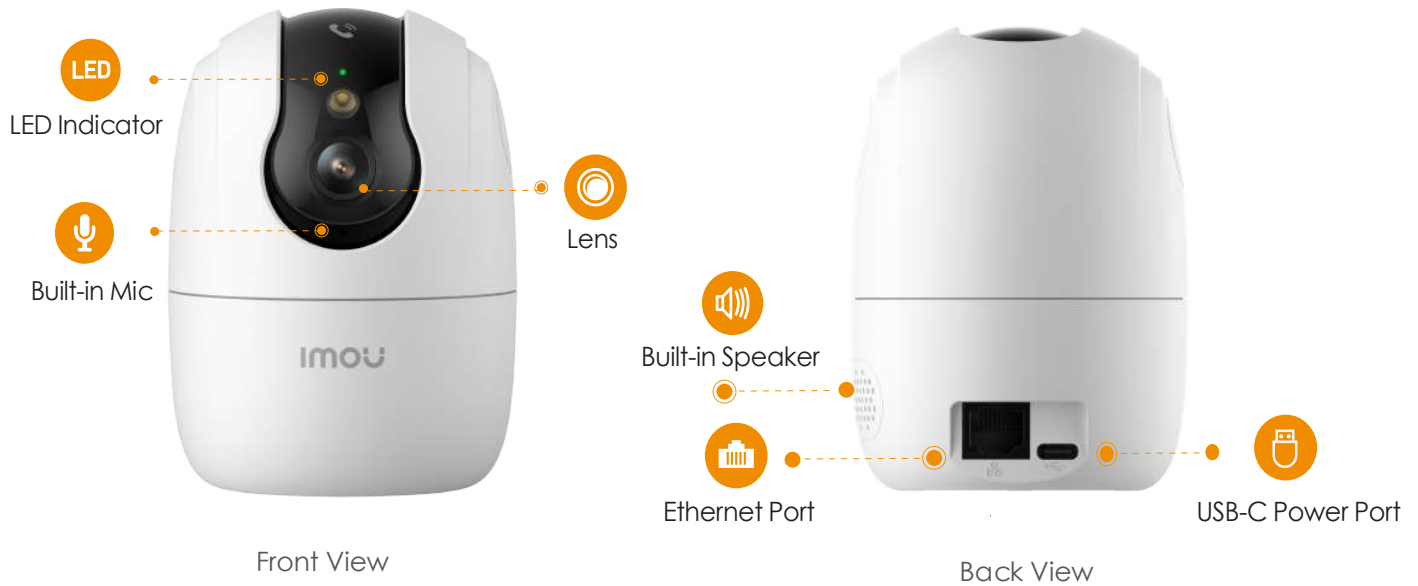

Specifications

Camera

1/3" Progressive CMOS
5MP (2688 x 1664)
Night Vision: 10m(33ft) Distance
3.6mm Fixed Lens
Field of View : 88° (H), 47° (V), 107° (D)
355° Pan & -5~80° Tilt

Video & Audio

Video Compression : H.265/H.264
Up to 20fps Frame Rate
8 x Digital Zoom
Two-way Audio

Notice Management

Motion Detection
Human Detection
Pet Detection
Configurable Region
Abnormal Sound Alarm

Network

Wi-Fi: IEEE802.11b/g/n/ax, WiFi 6, 50m Open Field
Imou App: iOS, Android
onvif

Auxiliary Interface

Micro SD Card Slot (up to 512GB)
Built-in Mic & Speaker
Reset Button

General

DC 5V1A Power Supply
Power Consumption:< 5W
Working Environment:-10° C~+45° C, Less Than 95%RH
Dimensions (L x W x H):
77.4 mm x 77.4 mm x 106.2mm (3.05 x 3.05 x 4.18 inch)
Weight: 197g (0.43lb)
CE

What's in the box

- 1x Camera
- 1x Quick Start Guide
- 1x Power Adapter
- 1x Power Cable
- 1x Screw Package
- 1x Mounting Plate
- 1x Installation Position Map