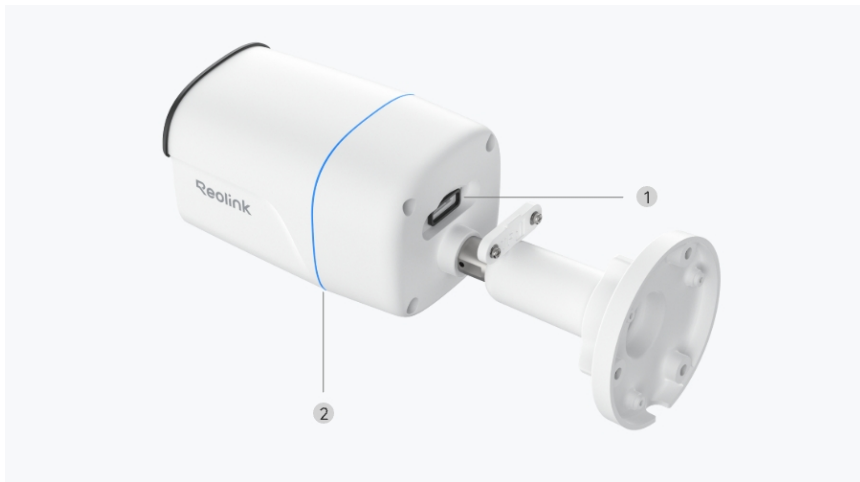

RP-PCB8M

Smart 4K 125° View PoE Bullet Security Camera

- 4K Ultra HD Resolution
- Color & Infrared Night Vision
- Wide 125° Diagonal View
- Smart Event Detection

Specifications

Video & Audio	
Image Sensor	1/2.7" CMOS Sensor
Resolution	3840*2160(8Megapixels)@25FPS
Lens	f=2.8mm fixed, F=1.6, with IR Cut
Zoom	N/A
Video Compression	H.265/H.264
Field of View	Horizontal: 105° Vertical: 56° Diagonal: 125°
Day & Night	IR-cut filter with auto-switching
Infrared Night Vision	30 Meters(2PCS/2.8W/850nm)
Color Night Vision	1PC/4.3W/6500K/700Lumens
Frame Rate	Main Stream: 2fps -25fps(default: 25fps) Sub Stream: 4fps - 15fps(default: 10fps)
Code Rate	Main Stream: 2048Kbps -9216Kbps(default:7168Kbps) Sub Stream: 64Kbps - 512Kbps(default: 256Kbps)

Audio	Two way Audio
Power	
PoE	IEEE 802.3af, 48V Active
DC Power	DC 12.0V 1A, <12W
Interface	
Power Port	DC power port
Ethernet Port	One 10M/100Mbps RJ45
Storage	MicroSD card slot (Max. 512GB)
Reset Button	YES
Alarm In/Out	N/A
Audio In/Out	Built-in Microphone&Speaker
Software	
Browsers Supported	Edge, Chrome, Firefox, Safari
OS Supported	PC: Windows, Mac OS; Smartphone: iOS, Android
Protocols & Standards	HTTPS, SSL, TCP/IP, UDP, HTTP, IPv4, UPnP, RTSP, RTMP, SMTP, NTP, DHCP, DNS, DDNS, FTP, P2P, ONVIF
User Access	20 Users (1 admin account & 19 user accounts); Support up to 12 simultaneous video streams (10 substreams & 2 mainstreams)
Other Features	
Smart Alarm	Motion detection/Person Detection/Vehicle Detection/Animal Detection
Perimeter Protection	Line Crossing Alert, Zone Intrusion Alert, Zone Loitering Alert
Smart Event Detection	Object Removal (beta) , Forgotten Object (beta)
Recording Modes	Motion-triggered recording (default); Scheduled recording, 24/7 recording
Smart Home Compatibility	Google Assistant
AI Video Search	N/A

Gallery & Specs

1. Mount
2. Metal Aluminium Case
3. Daylight Sensor
4. Spotlight
5. Lens
6. Infrared LED

1. microSD Card Slot
2. Waterproof Seal

1. Power Port
2. Reset Button
3. Network Port
4. Port Cover